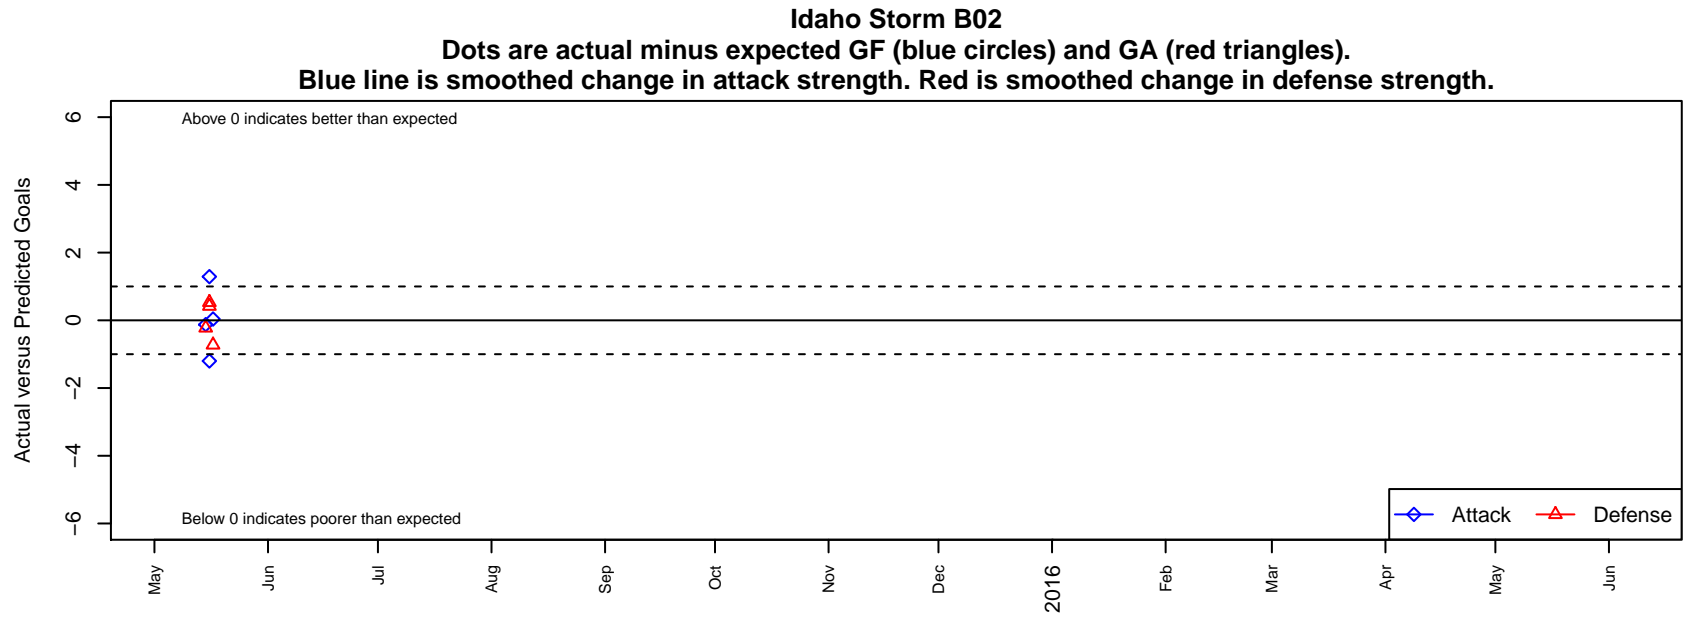

Idaho Storm B02

, ID
B02 total strength=823
attack=0.6 defense=1.95

alt names used:

Venues played:
2014 ID Directors Cup U12B Silver East U12

date	home		away		venue	pred.home	pred.away
2015-05-17	Idaho Storm B02	2	FC Nova White B02	1	2014 ID Directors Cup U12B Silver East U	1.96	0.27
2015-05-16	Idaho Storm B02	2	Moscow United B02	0	2014 ID Directors Cup U12B Silver East U	0.71	0.53
2015-05-16	Idaho Storm B02	0	Boise Nationals Bayern Red B02	0	2014 ID Directors Cup U12B Silver East U	1.20	0.42
2015-05-15	Idaho Storm B02	1	Sawtooth United Blue B02	1	2014 ID Directors Cup U12B Silver East U	1.13	0.78